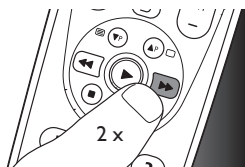

1. 2 Press digit buttons 3, 4, and 5, in that order.
   - After each button press the device selection button blinks once.