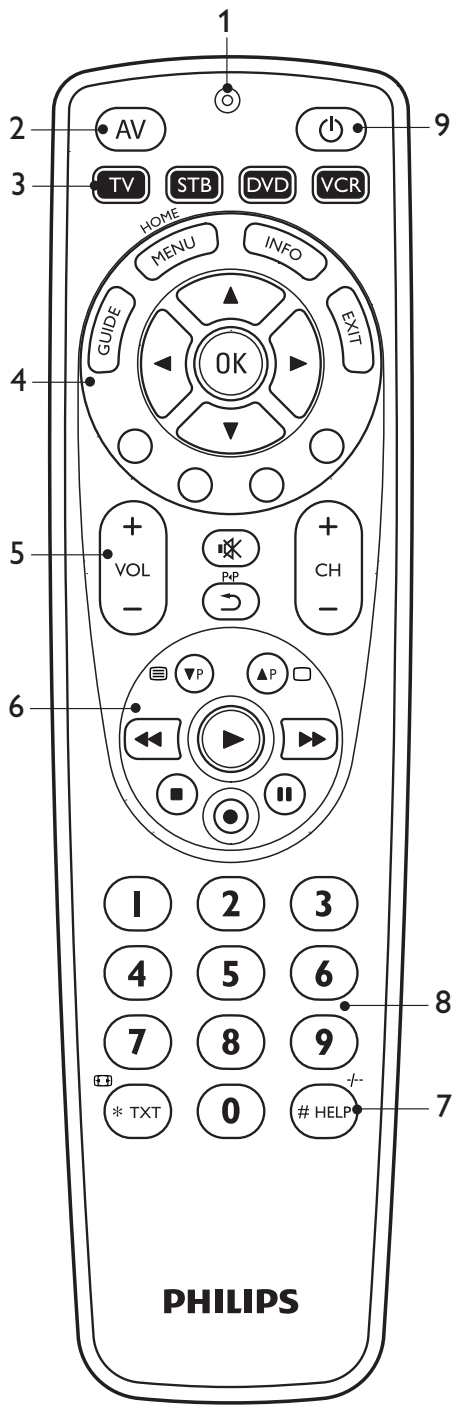

Register your product
and get support at
www.philips.com/welcome

SRP4004/86

EN User Manual

PHILIPS

Table of contents

1	Your SRP4004	3
2	Getting started	4-7
	2.1 Inserting the batteries	4
	2.2 Setting up the universal remote control	4-8
3	Using the universal remote control	8-10
	3.1 Buttons and functions	8-10
	3.2 Resetting a button to its original function	10
4	Service and support	11-13
	4.1 Frequently asked questions	11-12
	4.2 Need help?	13
	Helpline	14
	Brandlist	15-30
	Information to the consumer	31
	Compliance with EMF	31
	Recycling and disposal	31
	Battery information	31

1 Your SRP4004

Congratulations on your purchase of the Philips SRP4004 universal remote control. After setting up the remote control you can operate up to 4 different devices with it.

Simple Setup

Improved with Philips patented (pending) Simple Setup technology, the SRP4004 can be set up easily for TV, DVD player / recorder, VCR and all common set-top boxes, such as Sky, British Telecom, Orange, Freebox, TNT, Canal Digital, Telefonica, Premiere, Kabel Deutschland, Belgacom TV, Telenet, Viasat and many more.