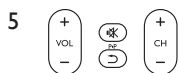

GUIDE ..... electronic program guide.
MENU / HOME ... menu on / off.
INFO ..... on-screen channel information.
EXIT ..... exits / clears on-screen menu displays.

▲ ▼ ◀ ▶ ..... cursor up, down, left, right in a menu.

OK ..... confirms your selection.

Colored buttons. Teletext / context sensitivity buttons.

+VOL - ..... adjusts TV volume.

..... mutes TV sound.

..... previous program / Last.

+ CH - ..... previous / next channel.