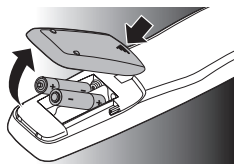

2 Getting started

2.1 Inserting the batteries

- Insert 2 AAA type batteries, noting the + and - configuration in the battery compartment.