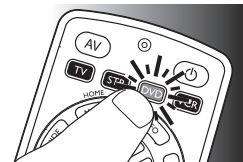

2.2.2 Improving buttons

When correctly set up, the remote control should be able to operate all your devices. However, when using the remote control for the first time it might occur that some buttons do not yet function as expected.

In this case you can have the remote control search for alternatives.

≡ Note

Improving buttons is not possible when the code was found during full database search (with code '9, 9, 9, 9').

During initial setup

1. 1 Make sure the receiving device is able to respond.
   E.g. when you try to repair the Play button for your DVD player, make sure to insert a DVD into the DVD player otherwise the Play button is not able to function.
2. 2 Press the button that does not function, keep it pressed and **immediately** release it when the device responds. Repeat this for every button that does not function.
   - If the button still does not function as expected, try pressing it again for a longer period of time.

After initial setup

1. 1 Make sure the receiving device is able to respond.
   E.g. when you try to repair the Play button for your DVD player, make sure to insert a DVD into the DVD player otherwise the Play button is not able to function.

1. 2 Select the device you wish to operate (e.g. DVD).

Press the device selection button to select DVD.