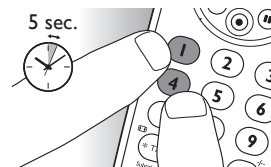

- 1 Make sure the receiving device is able to respond.
E.g. when you try to repair the Play button for your DVD player, make sure to insert a DVD into the DVD player otherwise the Play button is not able to function.
- 2 Press the button that does not function, keep it pressed and **immediately** release it when the device responds. Repeat this for every button that does not function.
 - If the button still does not function as expected, try pressing it again for a longer period of time.

After initial setup

- 1 Make sure the receiving device is able to respond.
E.g. when you try to repair the Play button for your DVD player, make sure to insert a DVD into the DVD player otherwise the Play button is not able to function.

- 2 Select the device you wish to operate (e.g. DVD).

Press the  device selection button to select DVD.

- 3 Keep buttons  and  pressed **simultaneously for 5 seconds**.

- The red Setup LED  lights up. The remote control is now in setup mode.