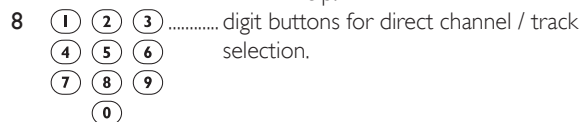

HELP / -/-
 • selects between one and two-figure channel numbers and channel numbers with more than two or three figures.
 • STB: Help.

8  digit buttons for direct channel / track selection.

9  switches the selected device on / off.