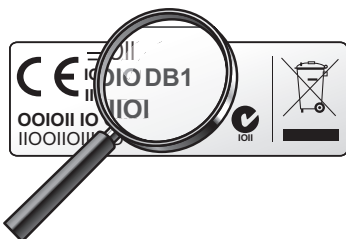

Philips plays an active role in the development of international EMF and safety standards, enabling Philips to anticipate further developments in standardization for early integration in its products.

Recycling and disposal

Your product is designed and manufactured with high quality materials and components, which can be recycled and reused.

When this crossed-out wheeled bin symbol is attached to a product it means the product is covered by the European Directive 2002/96/EC:

Never dispose of your product with other household waste. Please inform yourself about the local separate collection system for electrical and electronic products. Please act according to your local rules and do not dispose of your old products with your normal household waste. The correct disposal of your old product will help prevent potential negative consequences for the environment and human health.

Battery information

Your product operates on batteries covered by the European Directive 2006/66/EC, which cannot be disposed with normal household waste. Please inform yourself about the local rules on separate collection of batteries because the correct disposal will help prevent negative consequences for the environmental and human health.

(DB1) Brands only available from version DB1 onwards.

You can find the DB version on the sticker inside the battery compartment.