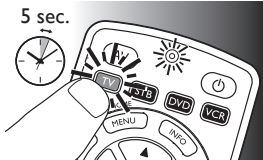

2.2 Setting up the universal remote control

The example below instructs you how to set up your universal remote controls for your TV.

You can repeat the same steps for other devices (STB, DVD player/recorder and VCR) which you want to operate, using the SRP4004.

The remote control can be set up to operate any 4 of the following devices:

Device name	Description
TV	Traditional TV, flat screen TV and projection TV, TV part of TV / VCR, TV / VCR / DVD and TV / DVD combos
STB	Cable box, satellite receiver; Digital Video Broadcasting Terrestrial device (DVB-T), Internet Protocol TV (IPTV), Free To Air TV, High Definition Television decoder (HDTV)
DVD	DVD player / recorder (DVDR), DVD / Hard Disk Drive combination (DVDR-HDD), Blu-Ray player; High Definition DVD player (HD-DVD), DVD part of TV / DVD, TV / VCR / DVD and VCR / DVD combos
VCR	Video cassette player / recorder; VCR part of TV / VCR, TV / VCR / DVD and VCR / DVD combos

Example: setting up the universal remote control to operate your TV:

1. 1 **Switch ON** the TV manually or use the original remote control for this. Tune to channel 1.

1. 2 **Press and hold** the device selection button **for 5 seconds** until the red Setup LED lights up. The remote control is now in setup mode.

1. 3 Look up the 4-digit code for your brand in the brand list at the back of this user manual. A four-digit code is shown for each brand.