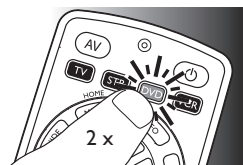

1. 4 **Press and hold** the button that does not function and **immediately** release it when the device responds.

- If the button still does not function as expected, try pressing it again for a longer period of time.

1. 5 Press the device selection button **twice** to save your settings and exit setup mode.

- When no button is pressed for 5 minutes or more, the remote control will exit setup mode, automatically saving all your settings.