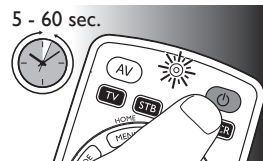

1. 4 Aim the remote control at the TV. **Press and hold** the button. Release it **immediately** as soon the TV switches off.