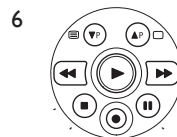

Colored buttons. Teletext / context sensitivity buttons.

+VOL - adjusts TV volume.

 mutes TV sound.

 previous program / Last.

+ CH - previous / next channel.

▼P ▲P previous (▼P) / next (▲P) page / track in various modes.